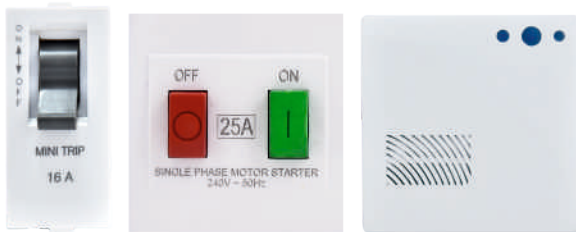

LUNA FLAT SWITCHES

CODE	ITEM NAME	MRP ₹ WHITE	MRP ₹ MATT GREY	PKG.
LU 001	6A SWITCH	26.00	36.00	20
LU 002	6A 2 WAY SWITCH	50.00	58.00	20
LU 003	BELL PUSH SWITCH	44.00	50.00	20
LU 004	16A SWITCH	52.00	66.00	20
LU 005	16A 2 WAY SWITCH	76.00	96.00	20
LU 006	BELL PUSH (WITH INDICATOR)	64.00	74.00	20
LU 007	16A SWITCH (WITH INDICATOR)	76.00	86.00	20

LUNA FLAT SWITCHES

CODE	ITEM NAME	MRP ₹ WHITE	MRP ₹ MATT GREY	PKG.
LU 008	6A SWITCH	62.00	72.00	10
LU 009	BELL PUSH (WITH INDICATOR)	84.00	94.00	10
LU 010	6A 2 WAY SWITCH	79.00	89.00	10
LU 011	16A SWITCH	89.00	100.00	10
LU 012	16A SWITCH (WITH INDICATOR)	98.00	110.00	10
LU 013	32A DP SWITCH	150.00	170.00	10