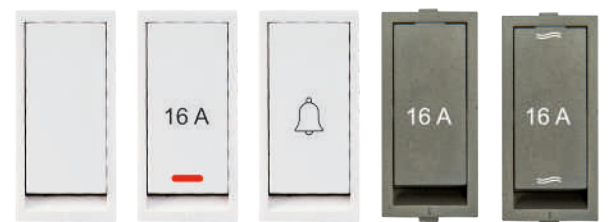

LUNA FLAT SWITCHES

CODE	ITEM NAME	MRP ₹ WHITE	MRP ₹ MATT GREY	PKG.
LU 001	6A SWITCH	26.00	36.00	20
LU 002	6A 2 WAY SWITCH	50.00	58.00	20
LU 003	BELL PUSH SWITCH	44.00	50.00	20
LU 004	16A SWITCH	52.00	66.00	20
LU 005	16A 2 WAY SWITCH	76.00	96.00	20
LU 006	BELL PUSH (WITH INDICATOR)	64.00	74.00	20
LU 007	16A SWITCH (WITH INDICATOR)	76.00	86.00	20