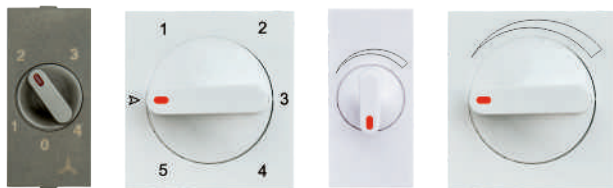

LUNA FLAT SWITCHES

CODE	ITEM NAME	MRP ₹ WHITE	MRP ₹ MATT GREY	PKG.
LU 001	6A SWITCH	26.00	36.00	20
LU 002	6A 2 WAY SWITCH	50.00	58.00	20
LU 003	BELL PUSH SWITCH	44.00	50.00	20
LU 004	16A SWITCH	52.00	66.00	20
LU 005	16A 2 WAY SWITCH	76.00	96.00	20
LU 006	BELL PUSH (WITH INDICATOR)	64.00	74.00	20
LU 007	16A SWITCH (WITH INDICATOR)	76.00	86.00	20

LUNA FLAT SWITCHES

CODE	ITEM NAME	MRP ₹ WHITE	MRP ₹ MATT GREY	PKG.
LU 008	6A SWITCH	62.00	72.00	10
LU 009	BELL PUSH (WITH INDICATOR)	84.00	94.00	10
LU 010	6A 2 WAY SWITCH	79.00	89.00	10
LU 011	16A SWITCH	89.00	100.00	10
LU 012	16A SWITCH (WITH INDICATOR)	98.00	110.00	10
LU 013	32A DP SWITCH	150.00	170.00	10